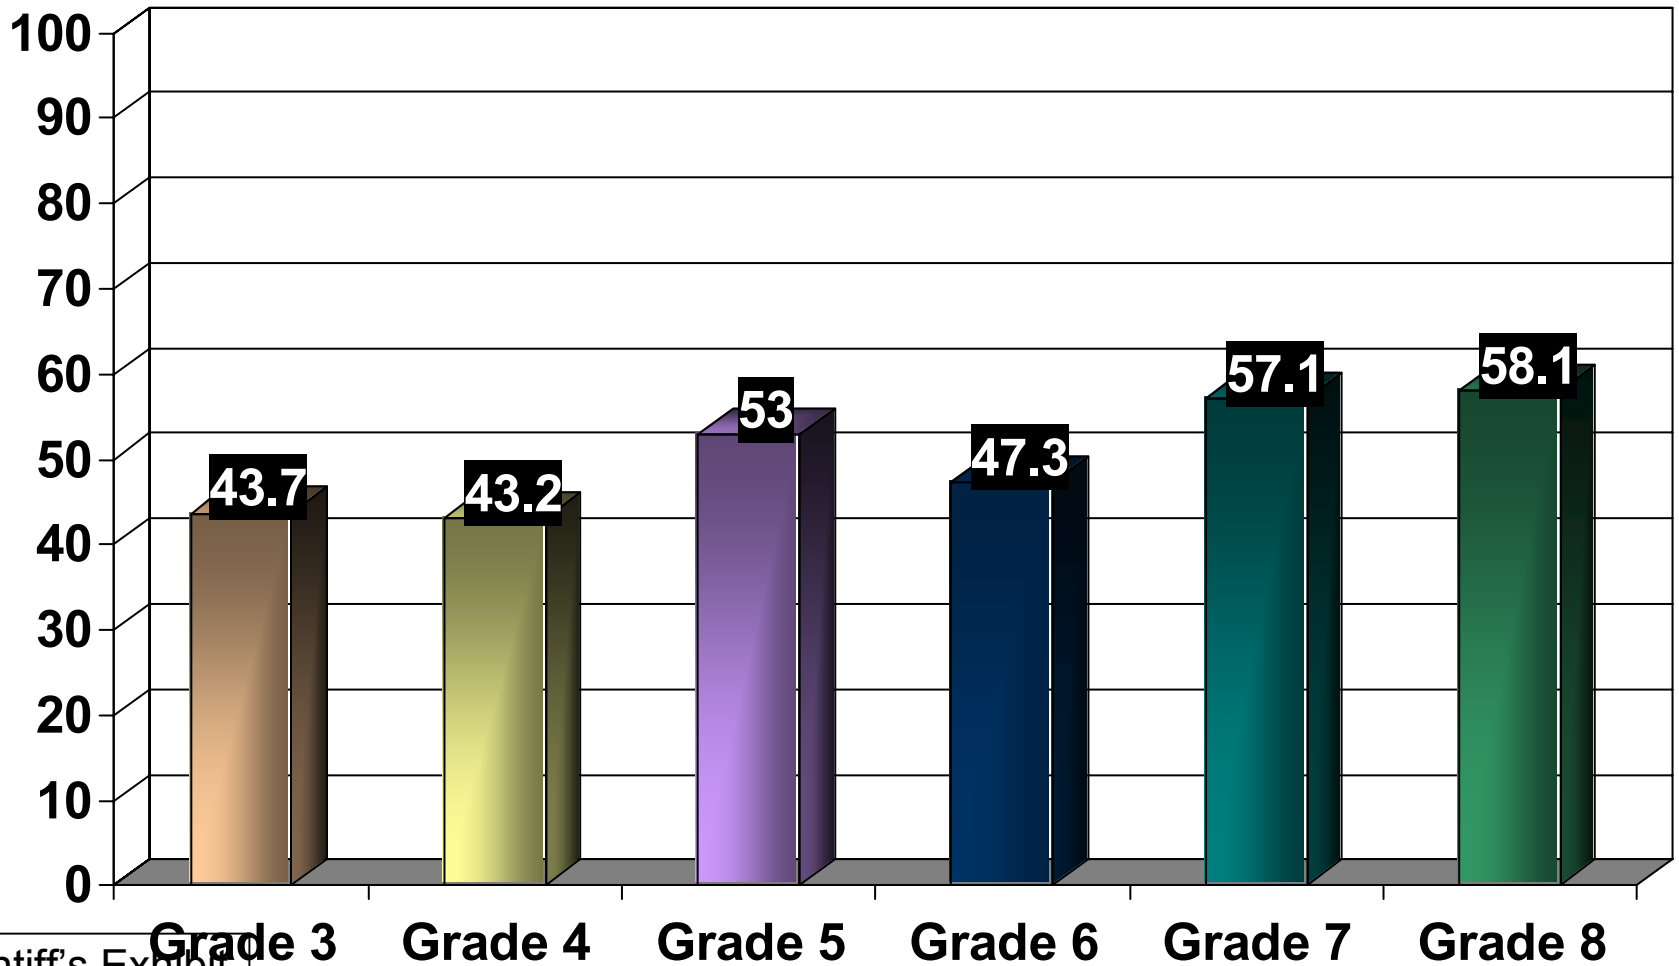

Lee

2002 PACT Scores – ELA (Below Basic)