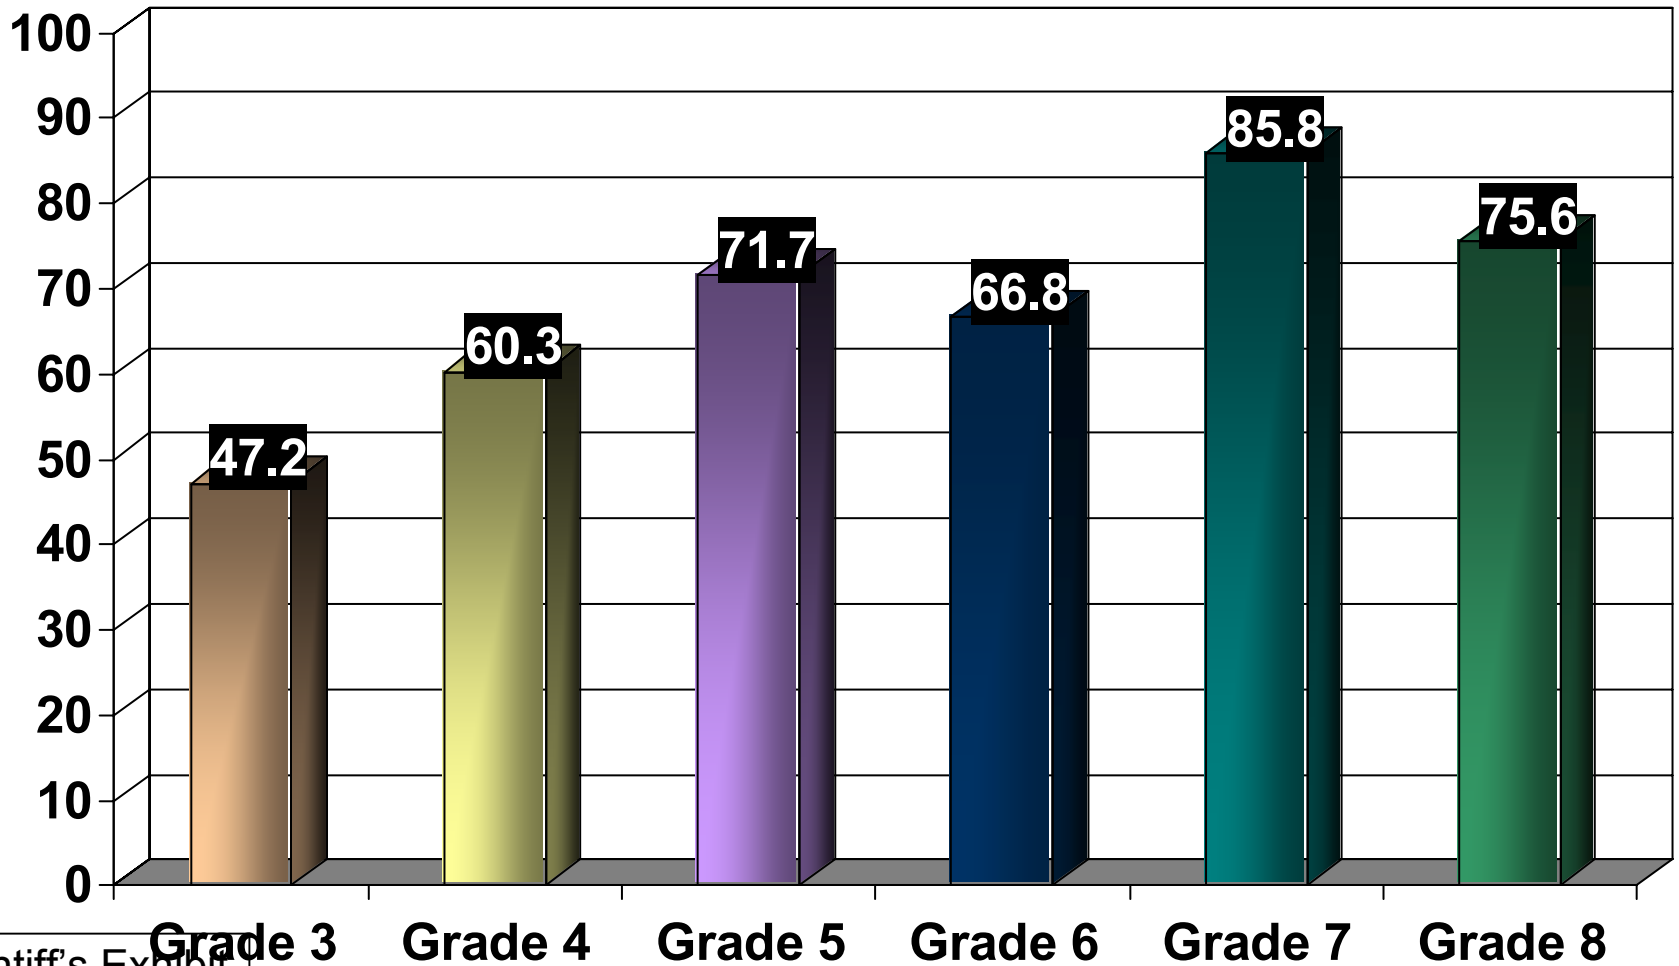

Lee

2001 PACT Scores – Math (Below Basic)