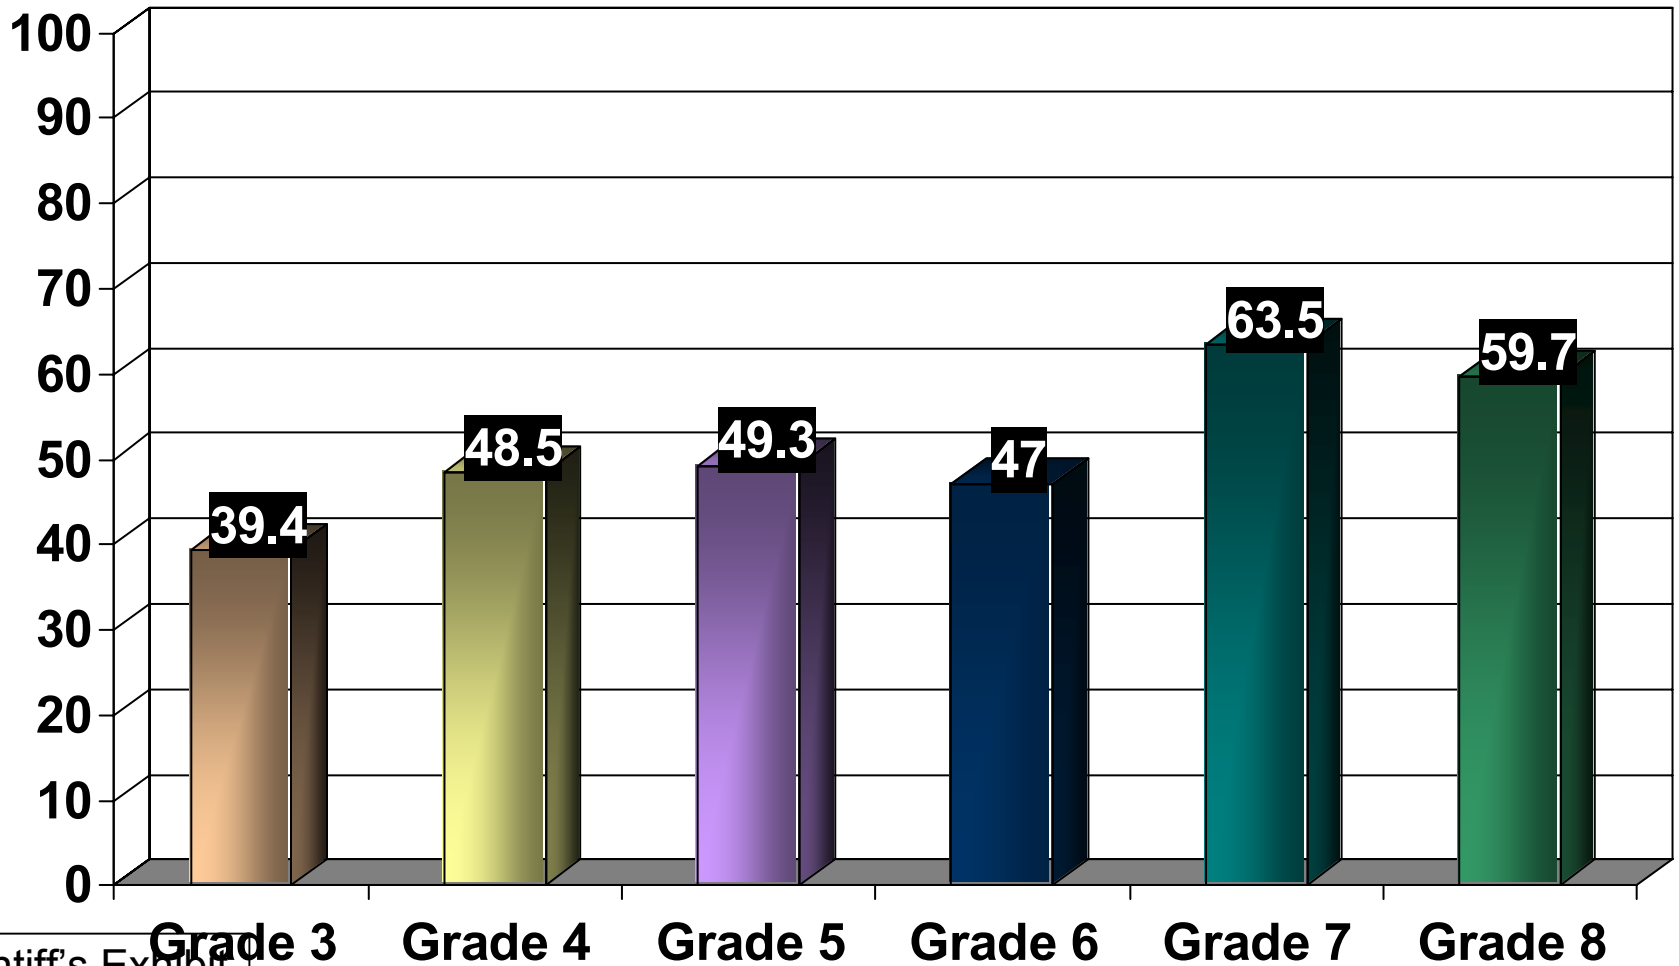

Lee

2003 PACT Scores – Math (Below Basic)