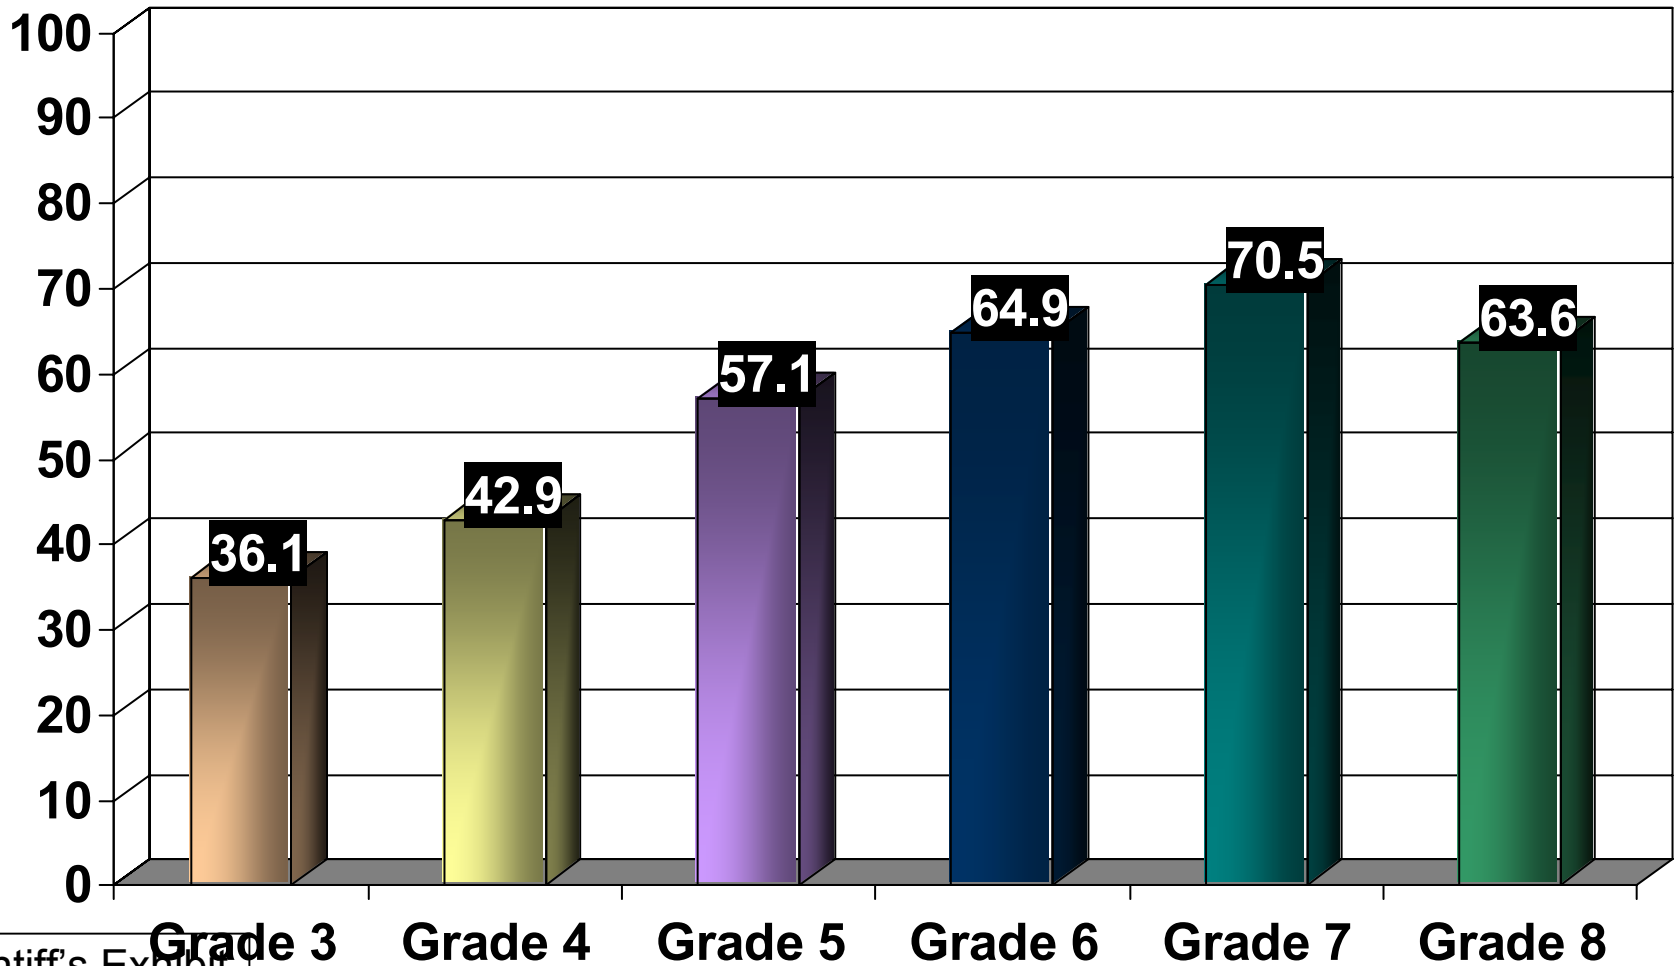

LEE COUNTY SCHOOL DISTRICT

DR. BILL TOWNES

SUPERINTENDENT

**Plaintiff Exhibit
5005A**

COUNTY WIDE DISTRICT

Lee

2001 PACT Scores – ELA (Below Basic)

Lee