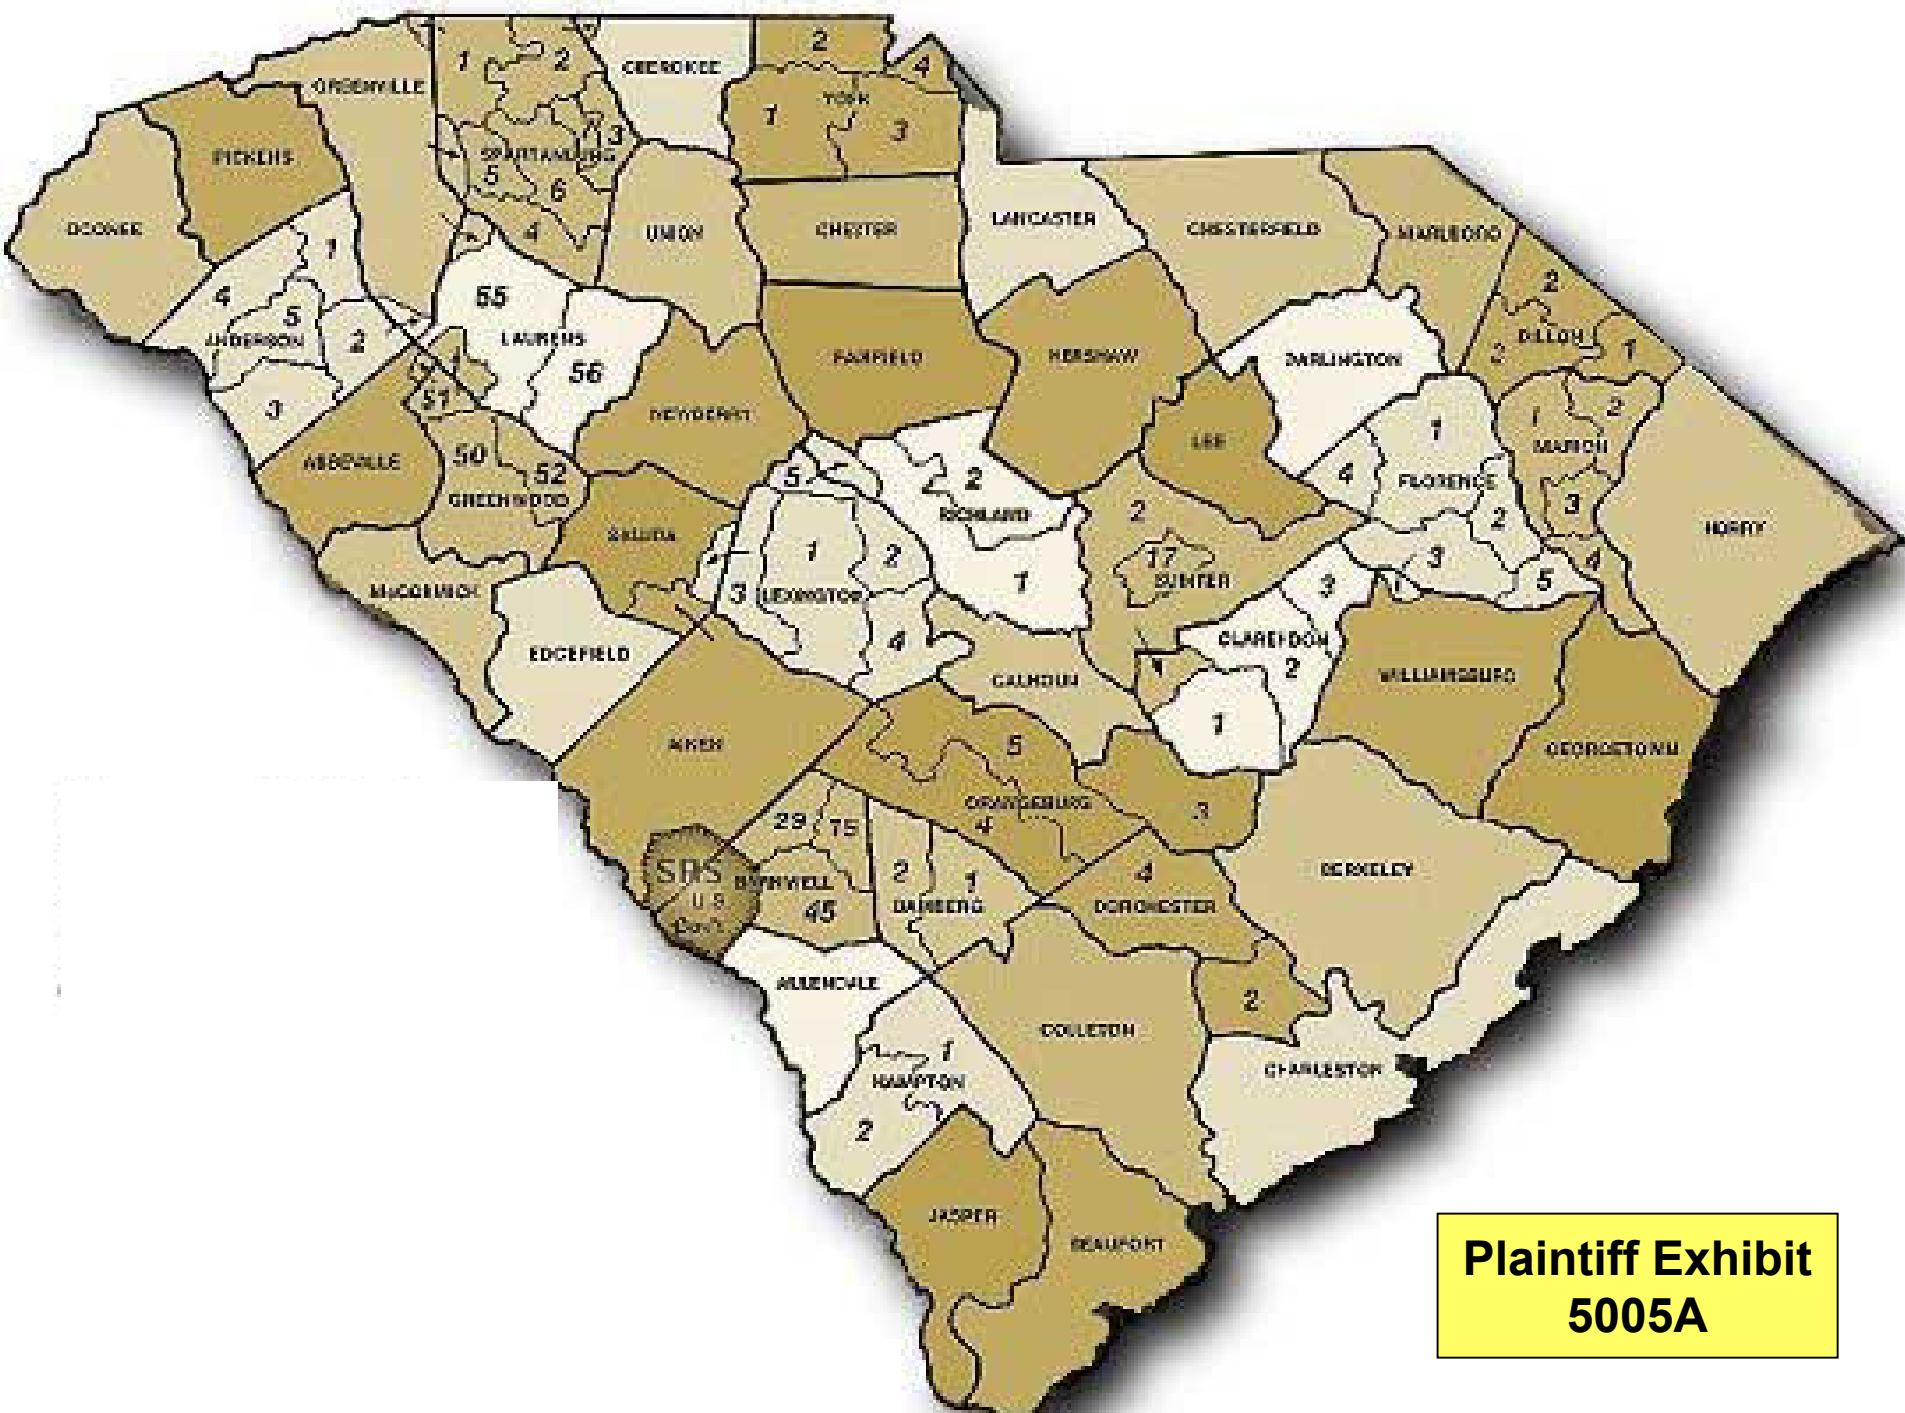

LEE COUNTY SCHOOL DISTRICT

DR. BILL TOWNES

SUPERINTENDENT

**Plaintiff Exhibit
5005A**

COUNTY WIDE DISTRICT

Lee

2001 PACT Scores – ELA (Below Basic)

Lee