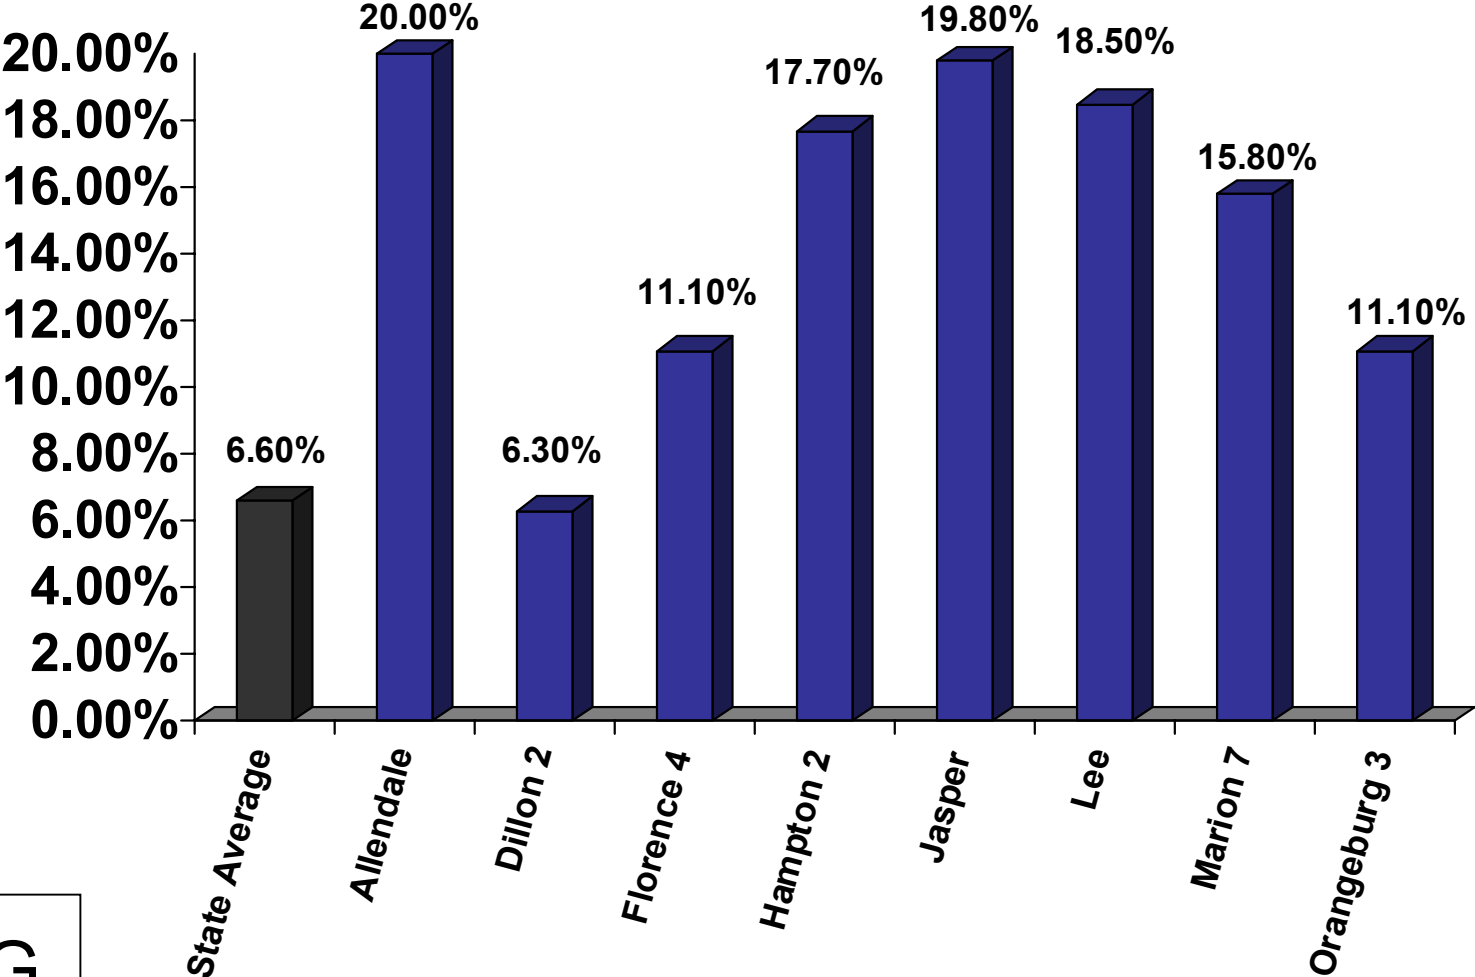

Percentages of Teachers with Substandard Certificates and Out-of-Field Permits