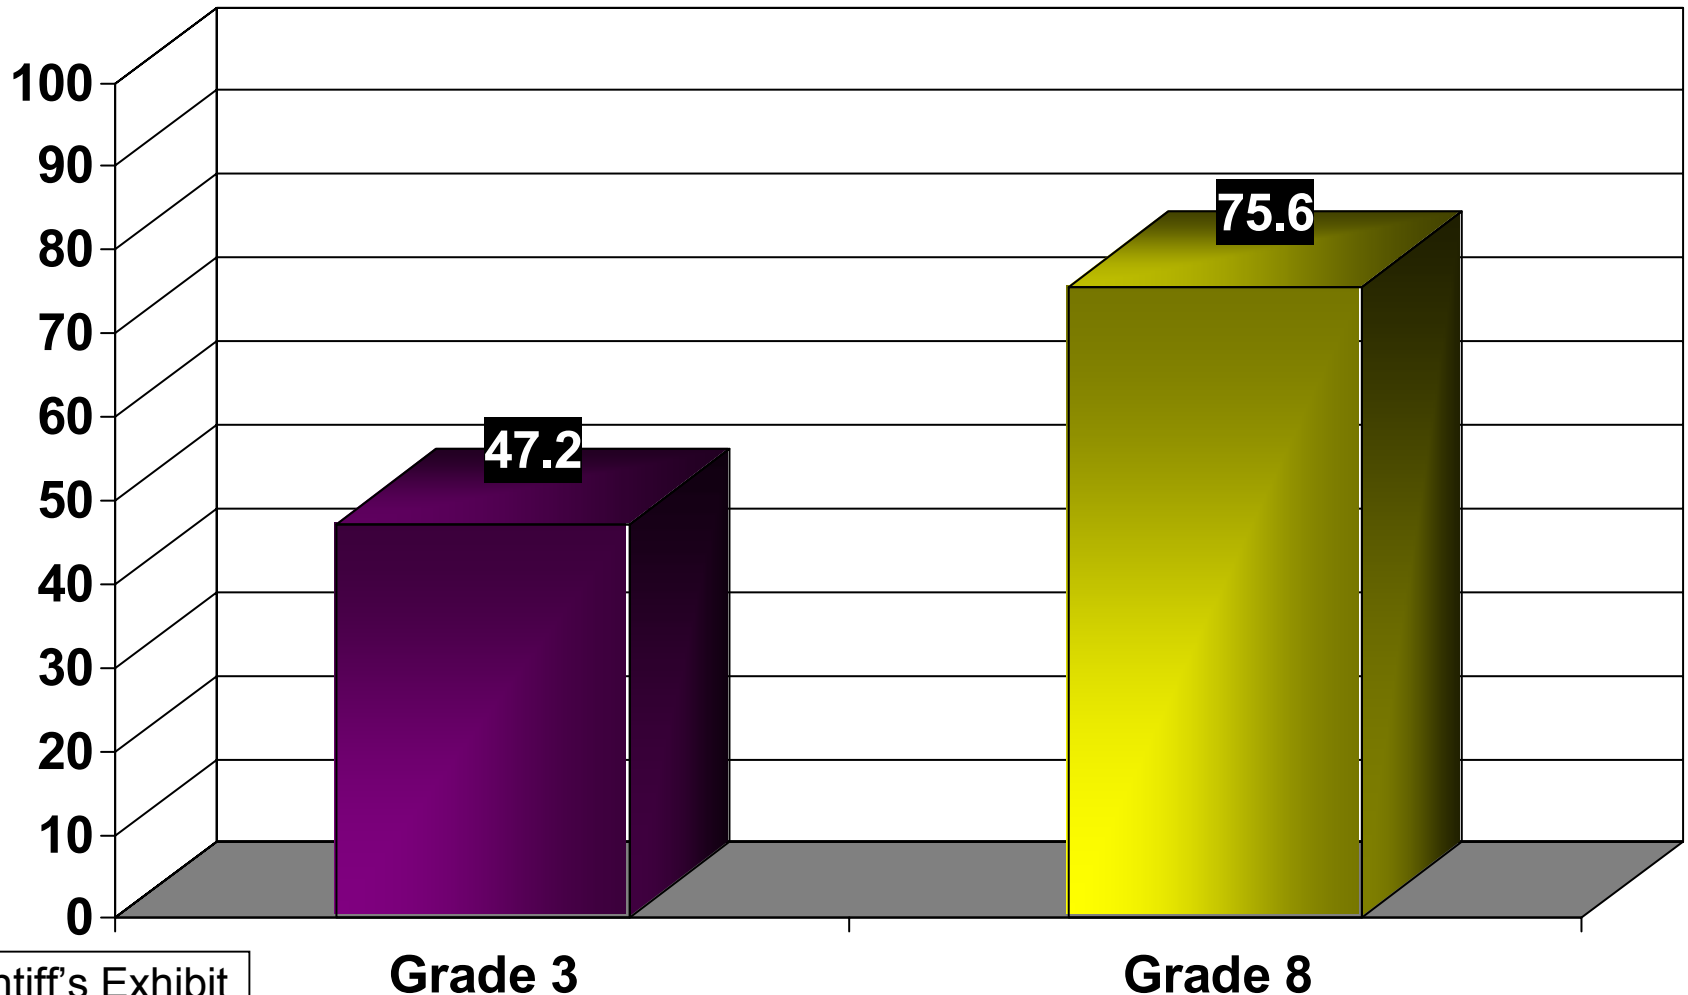

2003 PACT Scores – Math (Below Basic)

Lee

2001 PACT – ELA - Below Basic

Plaintiff's Exhibit
No. 6439AA

Grade 3

Grade 8

Lee

2001 PACT – Math - Below Basic

Plaintiff's Exhibit
No. 6439AB

Lee

2002 PACT – ELA - Below Basic

Plaintiff's Exhibit
No. 6439AC

Lee

2002 PACT – Math - Below Basic

Plaintiff's Exhibit
No. 6439AD

Lee