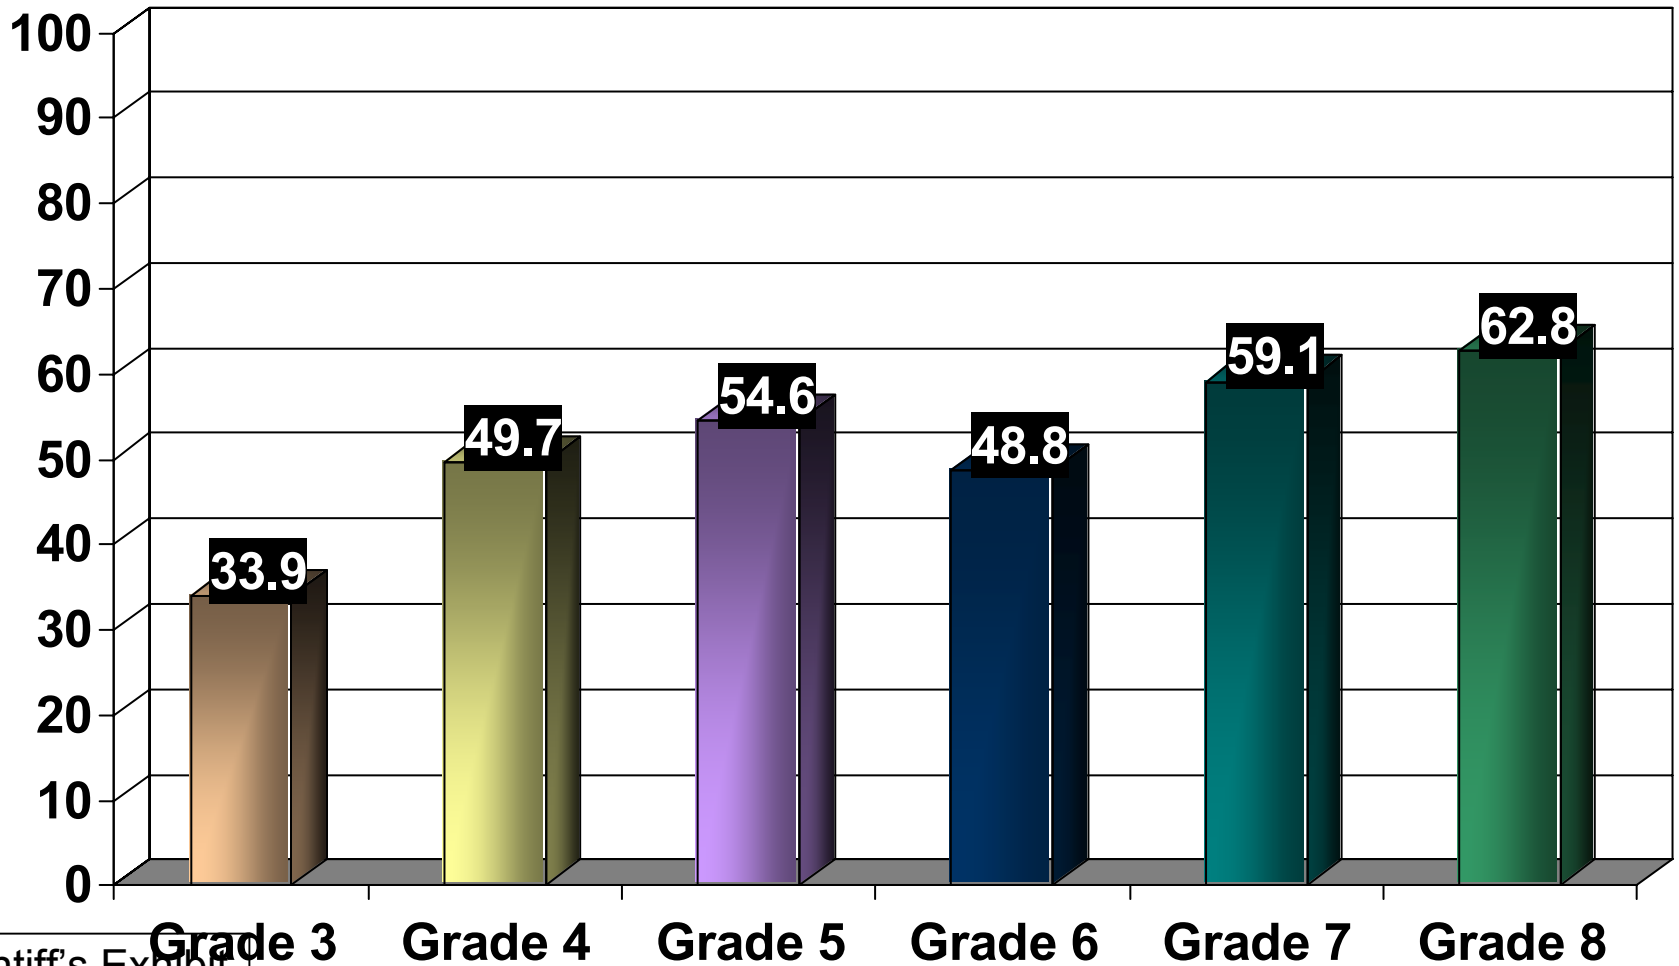

2001 PACT Scores – Math (Below Basic)

Lee

2002 PACT Scores – ELA (Below Basic)

Lee

2002 PACT Scores – Math (Below Basic)

Lee

2003 PACT Scores – ELA (Below Basic)

Lee