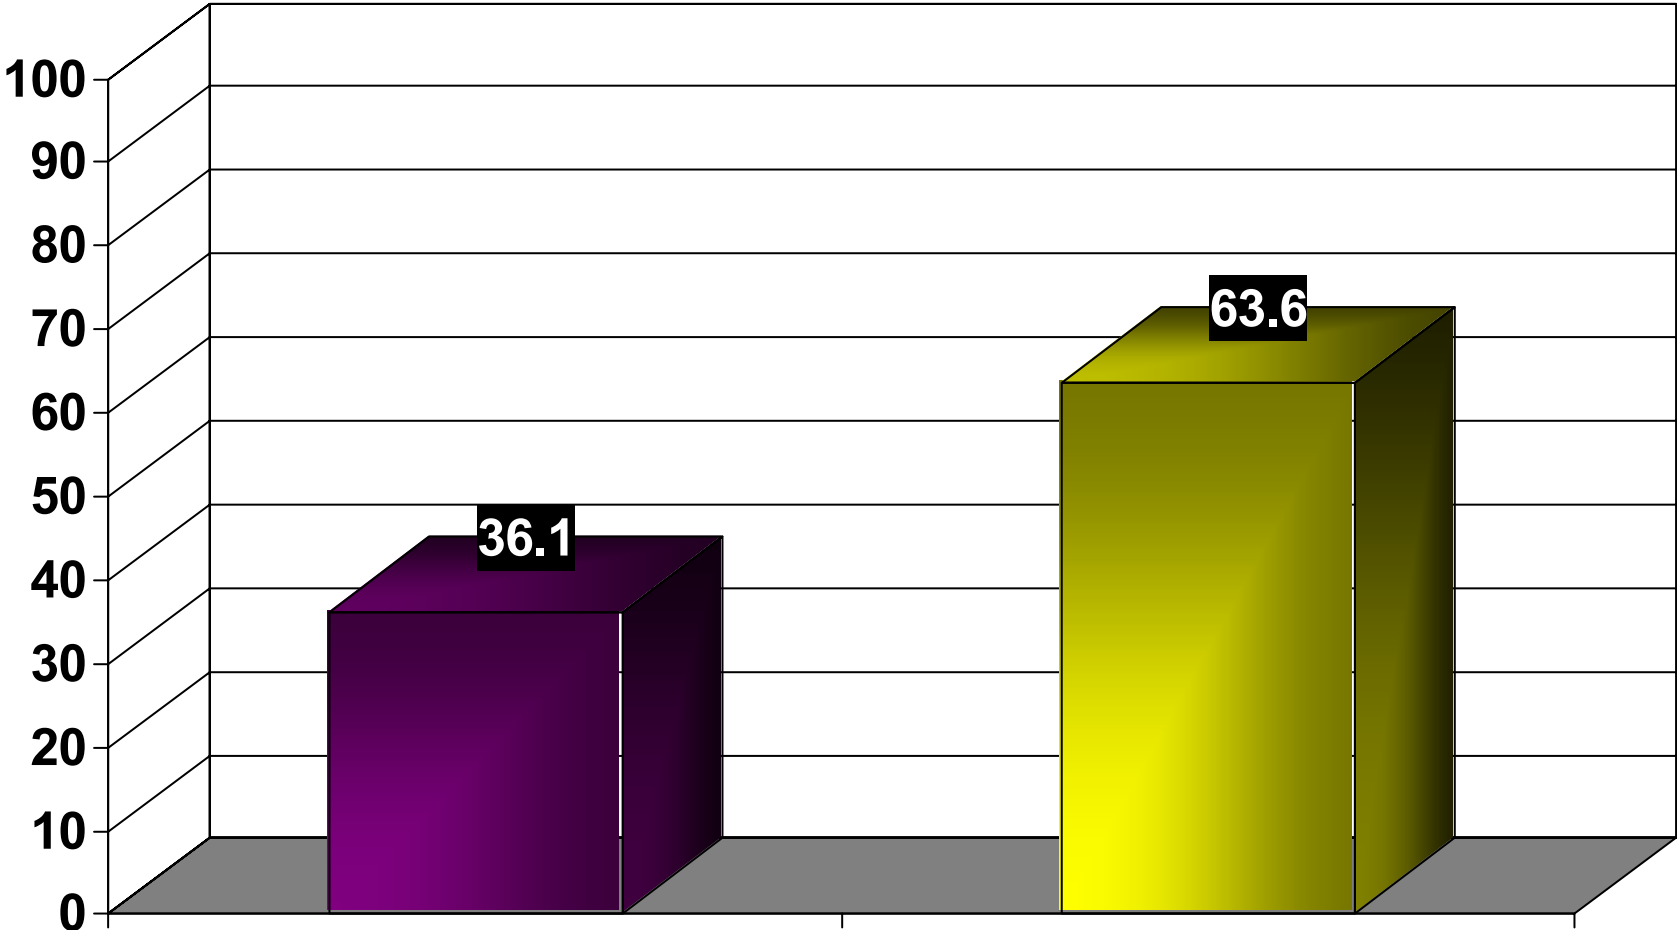

Lee

2001 PACT – ELA - Below Basic

Plaintiff's Exhibit
No. 6439AA

Grade 3

Grade 8