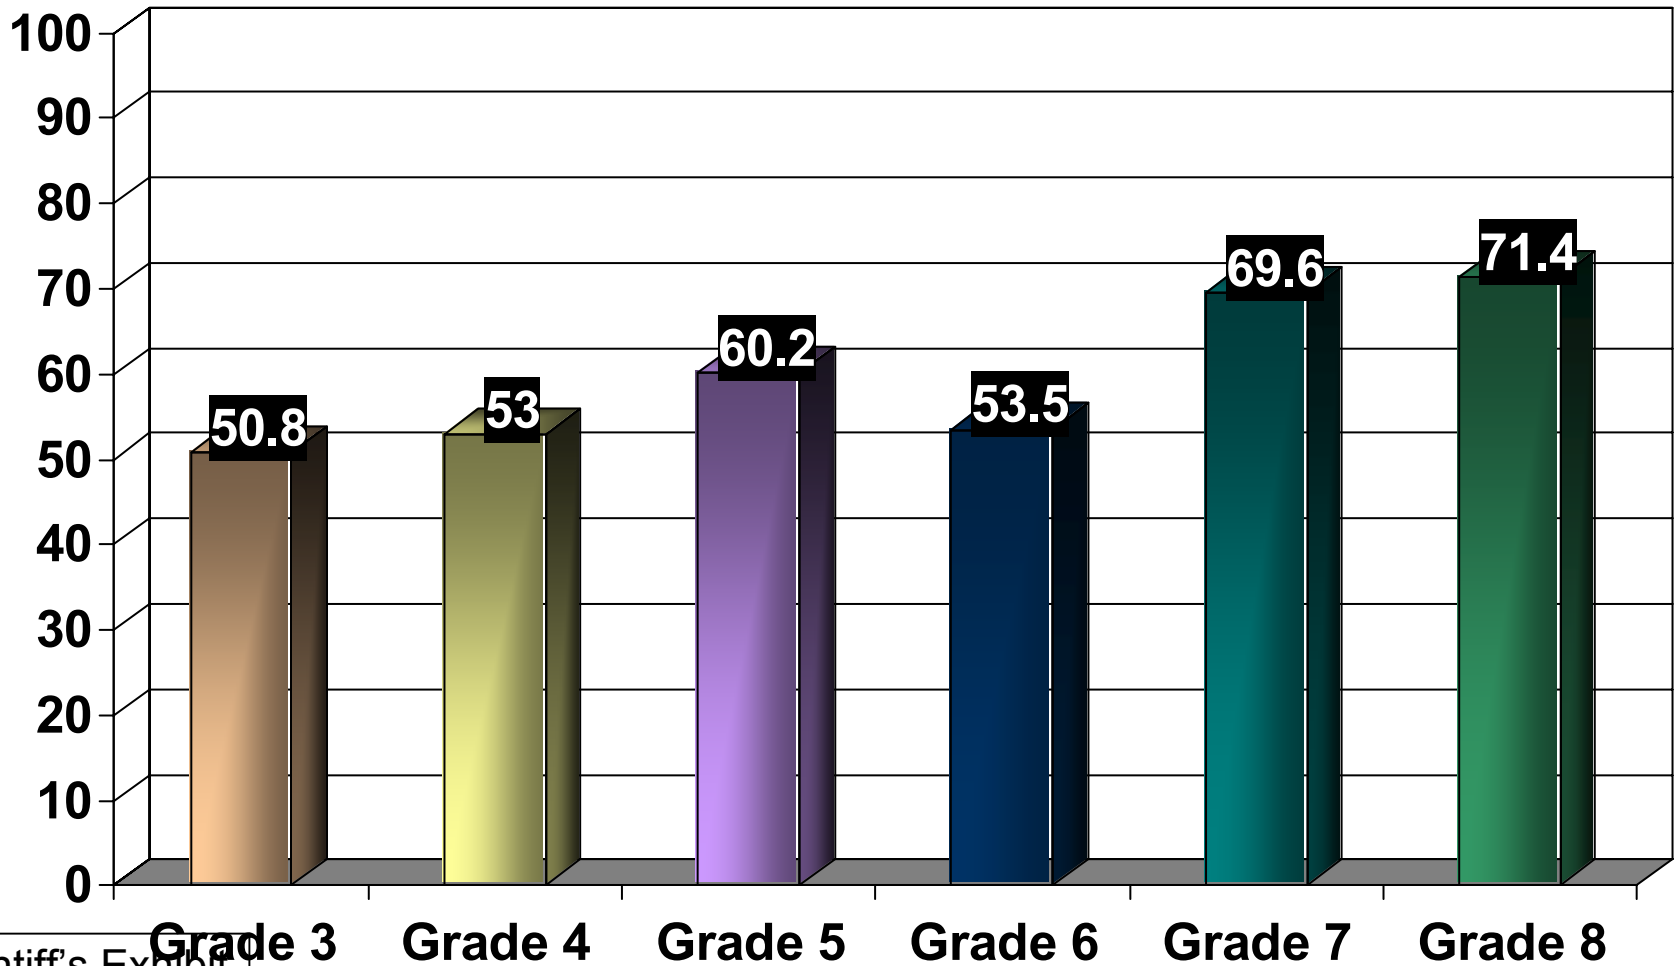

2001 PACT Scores – Math (Below Basic)

Lee

2002 PACT Scores – ELA (Below Basic)

Lee

2002 PACT Scores – Math (Below Basic)

Lee

2003 PACT Scores – ELA (Below Basic)

Lee