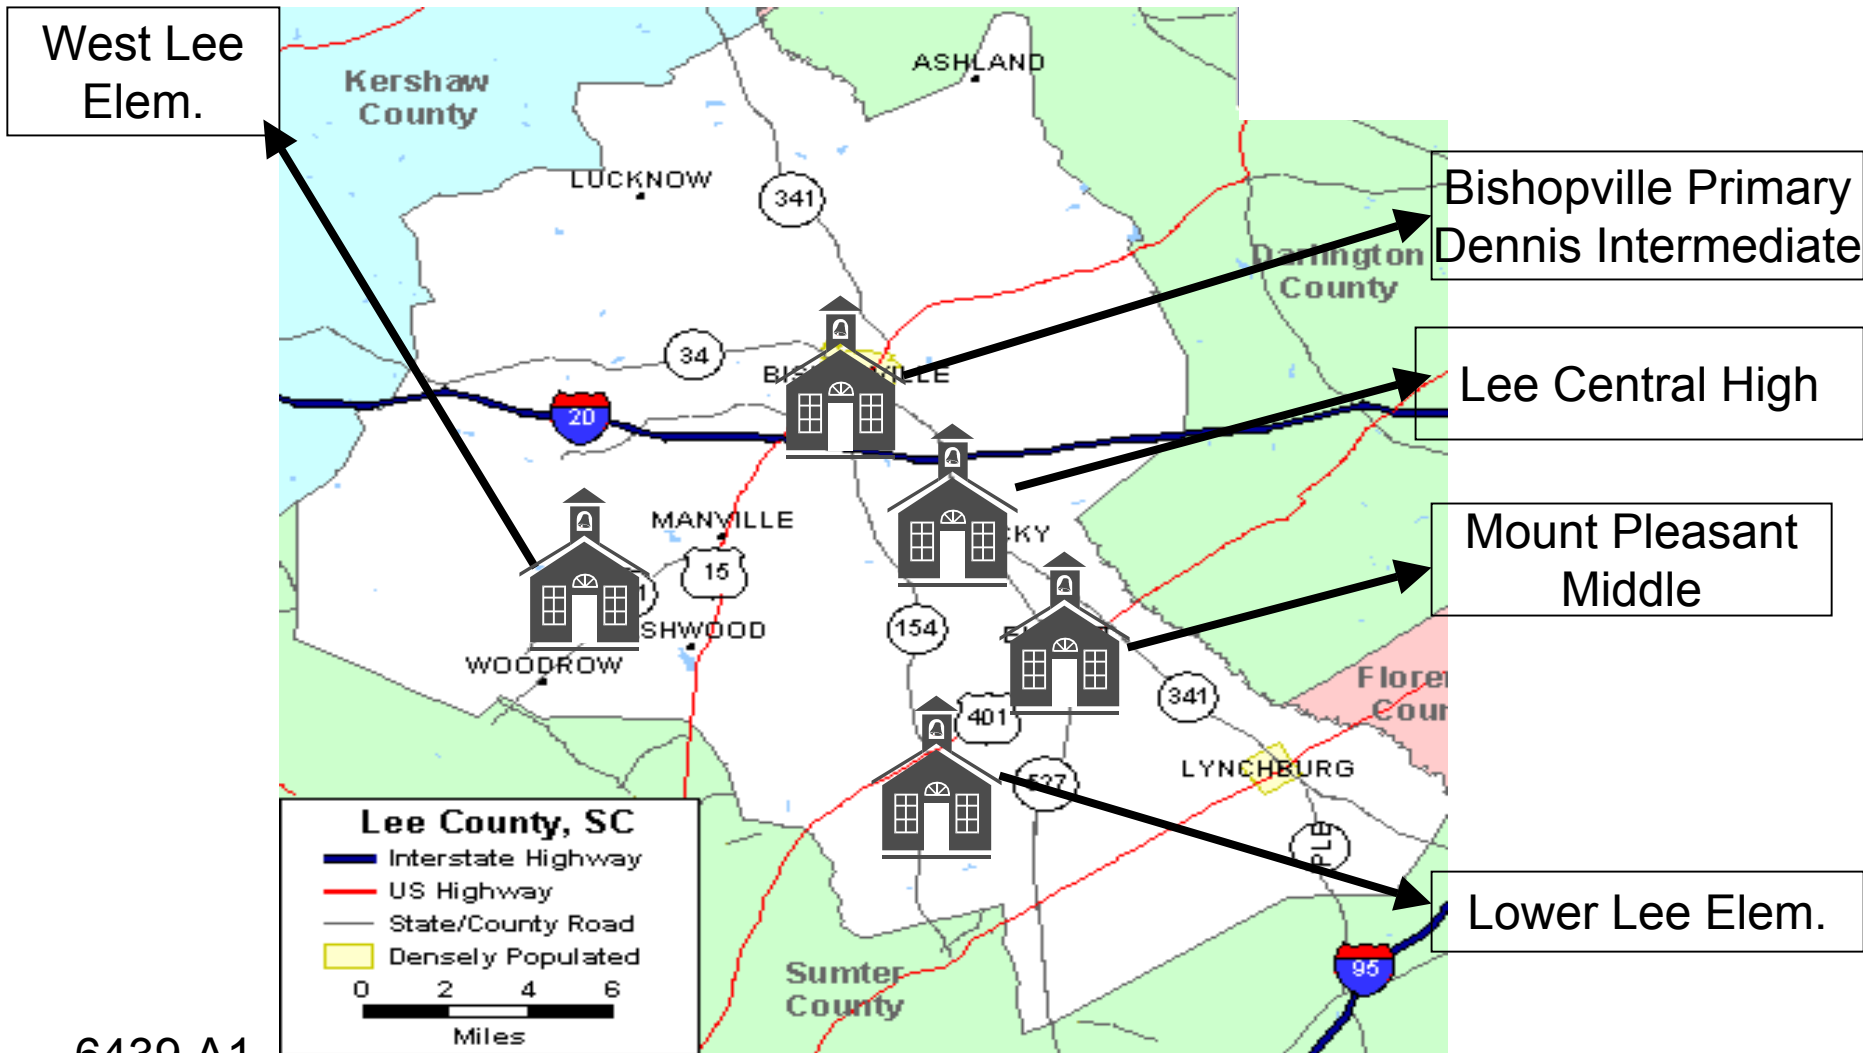

LEE COUNTY SCHOOL DISTRICT

DR. BILL TOWNES

SUPERINTENDENT

**Plaintiff Exhibit
5005A**

COUNTY WIDE DISTRICT

Lee

2001 PACT Scores – ELA (Below Basic)

Lee