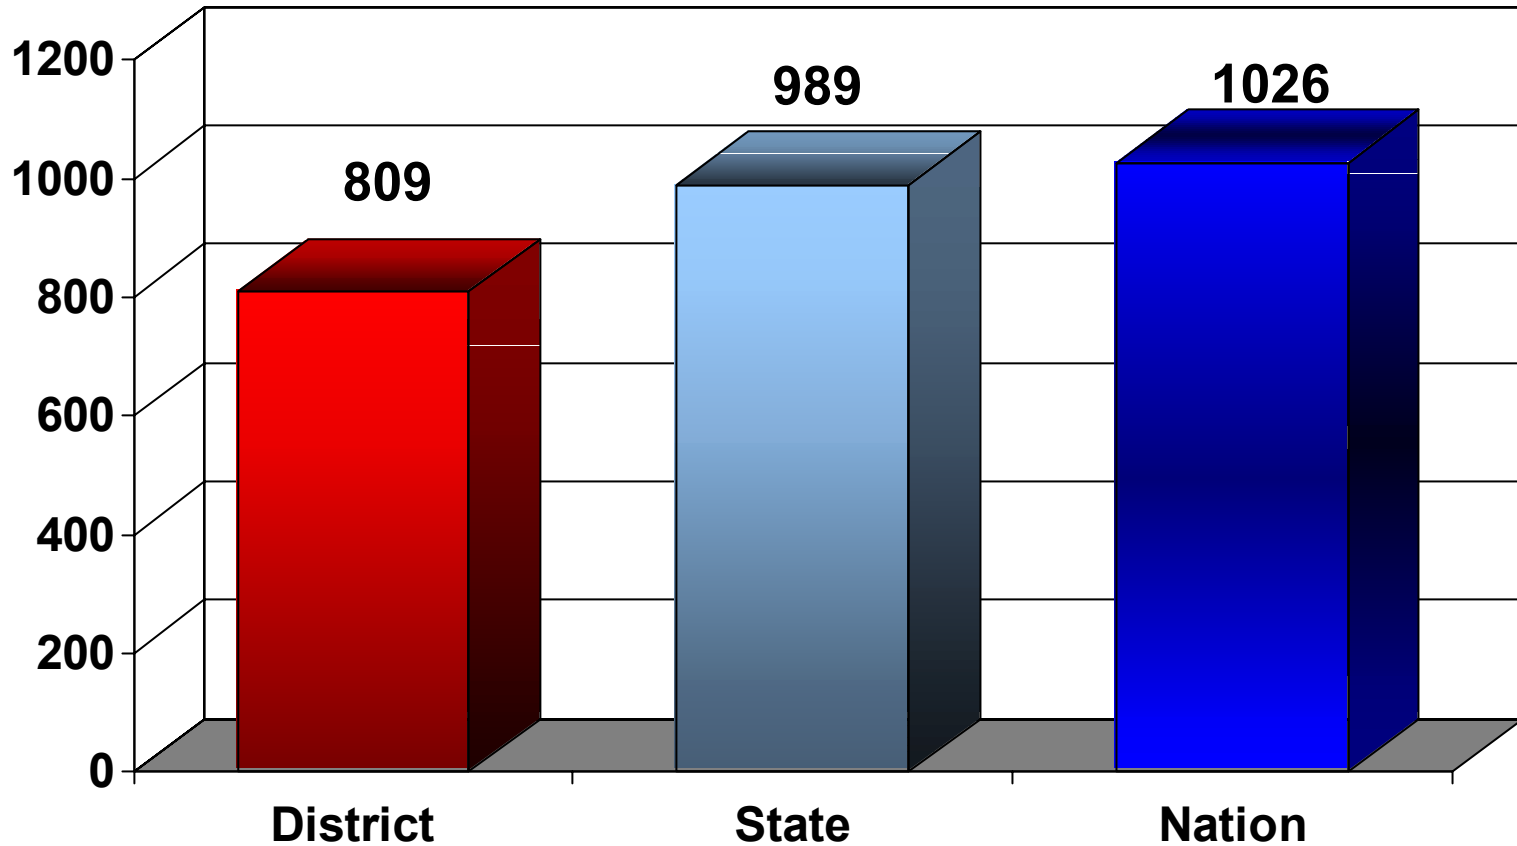

SAT Composite Scores Florence 4, State, and Nation