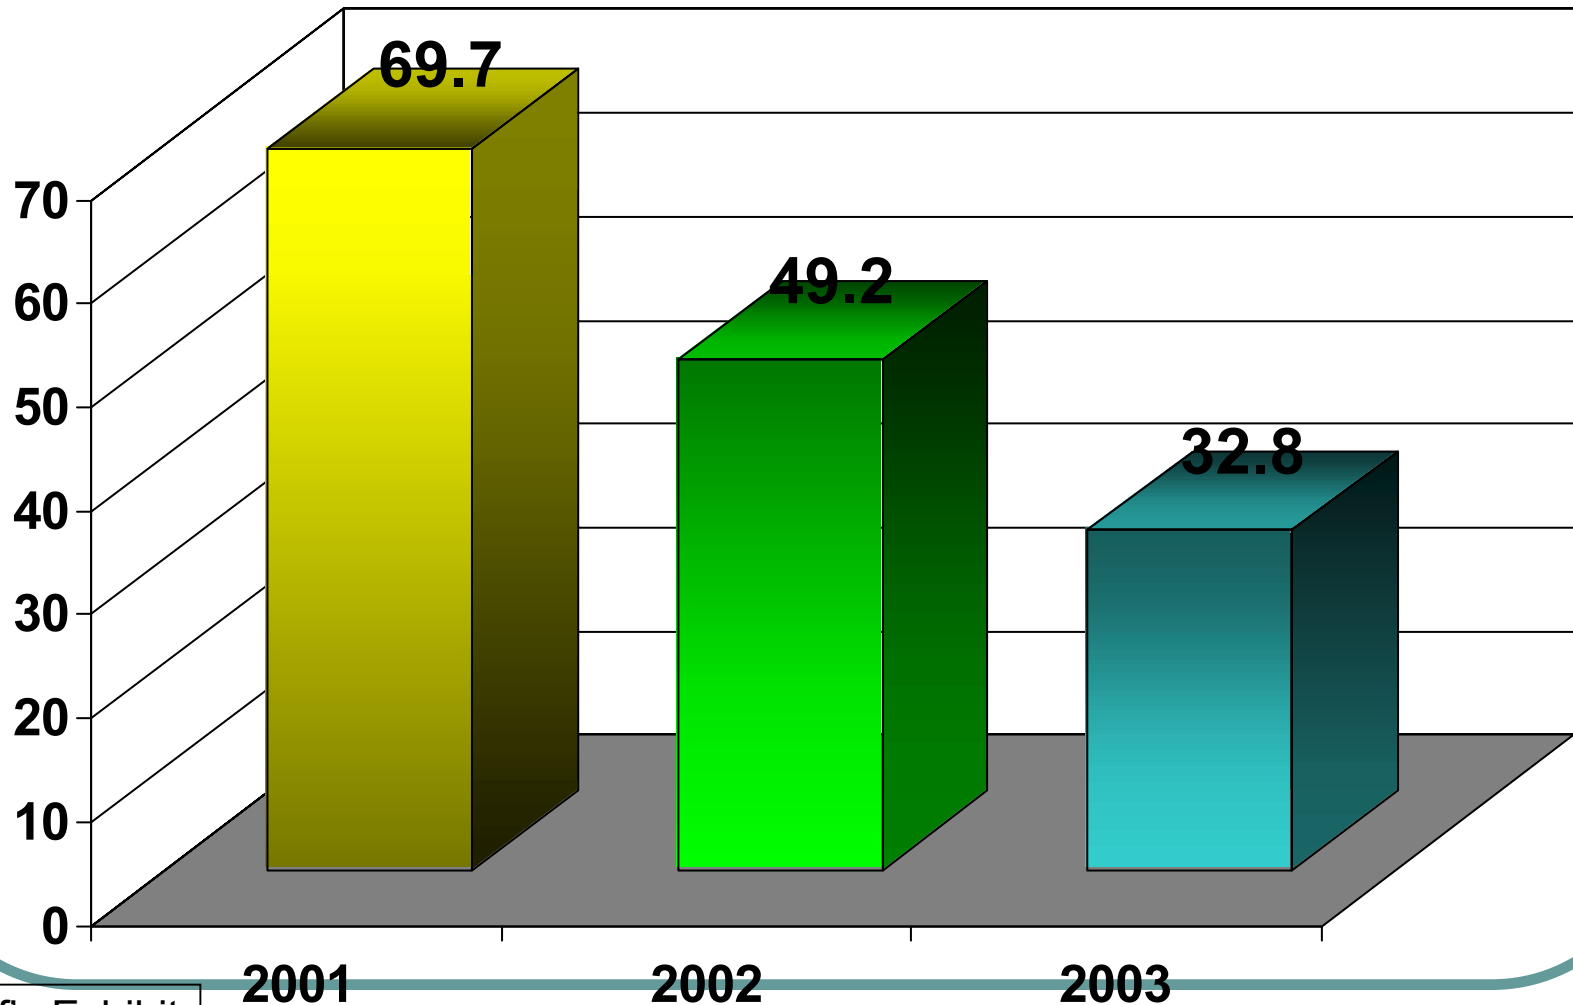

*** Gifted & Talented 2001 / 2002
 Median Elem School **11.5% / 12.6% / 13.2%**
 Median Middle School **12.1% / 12.8% / 13.6%**
 Median High School **7.4% / 5.9% / 5.1%**

6196

Percent of Florence 4 Students Passing all 3 Parts of the Exit Exam