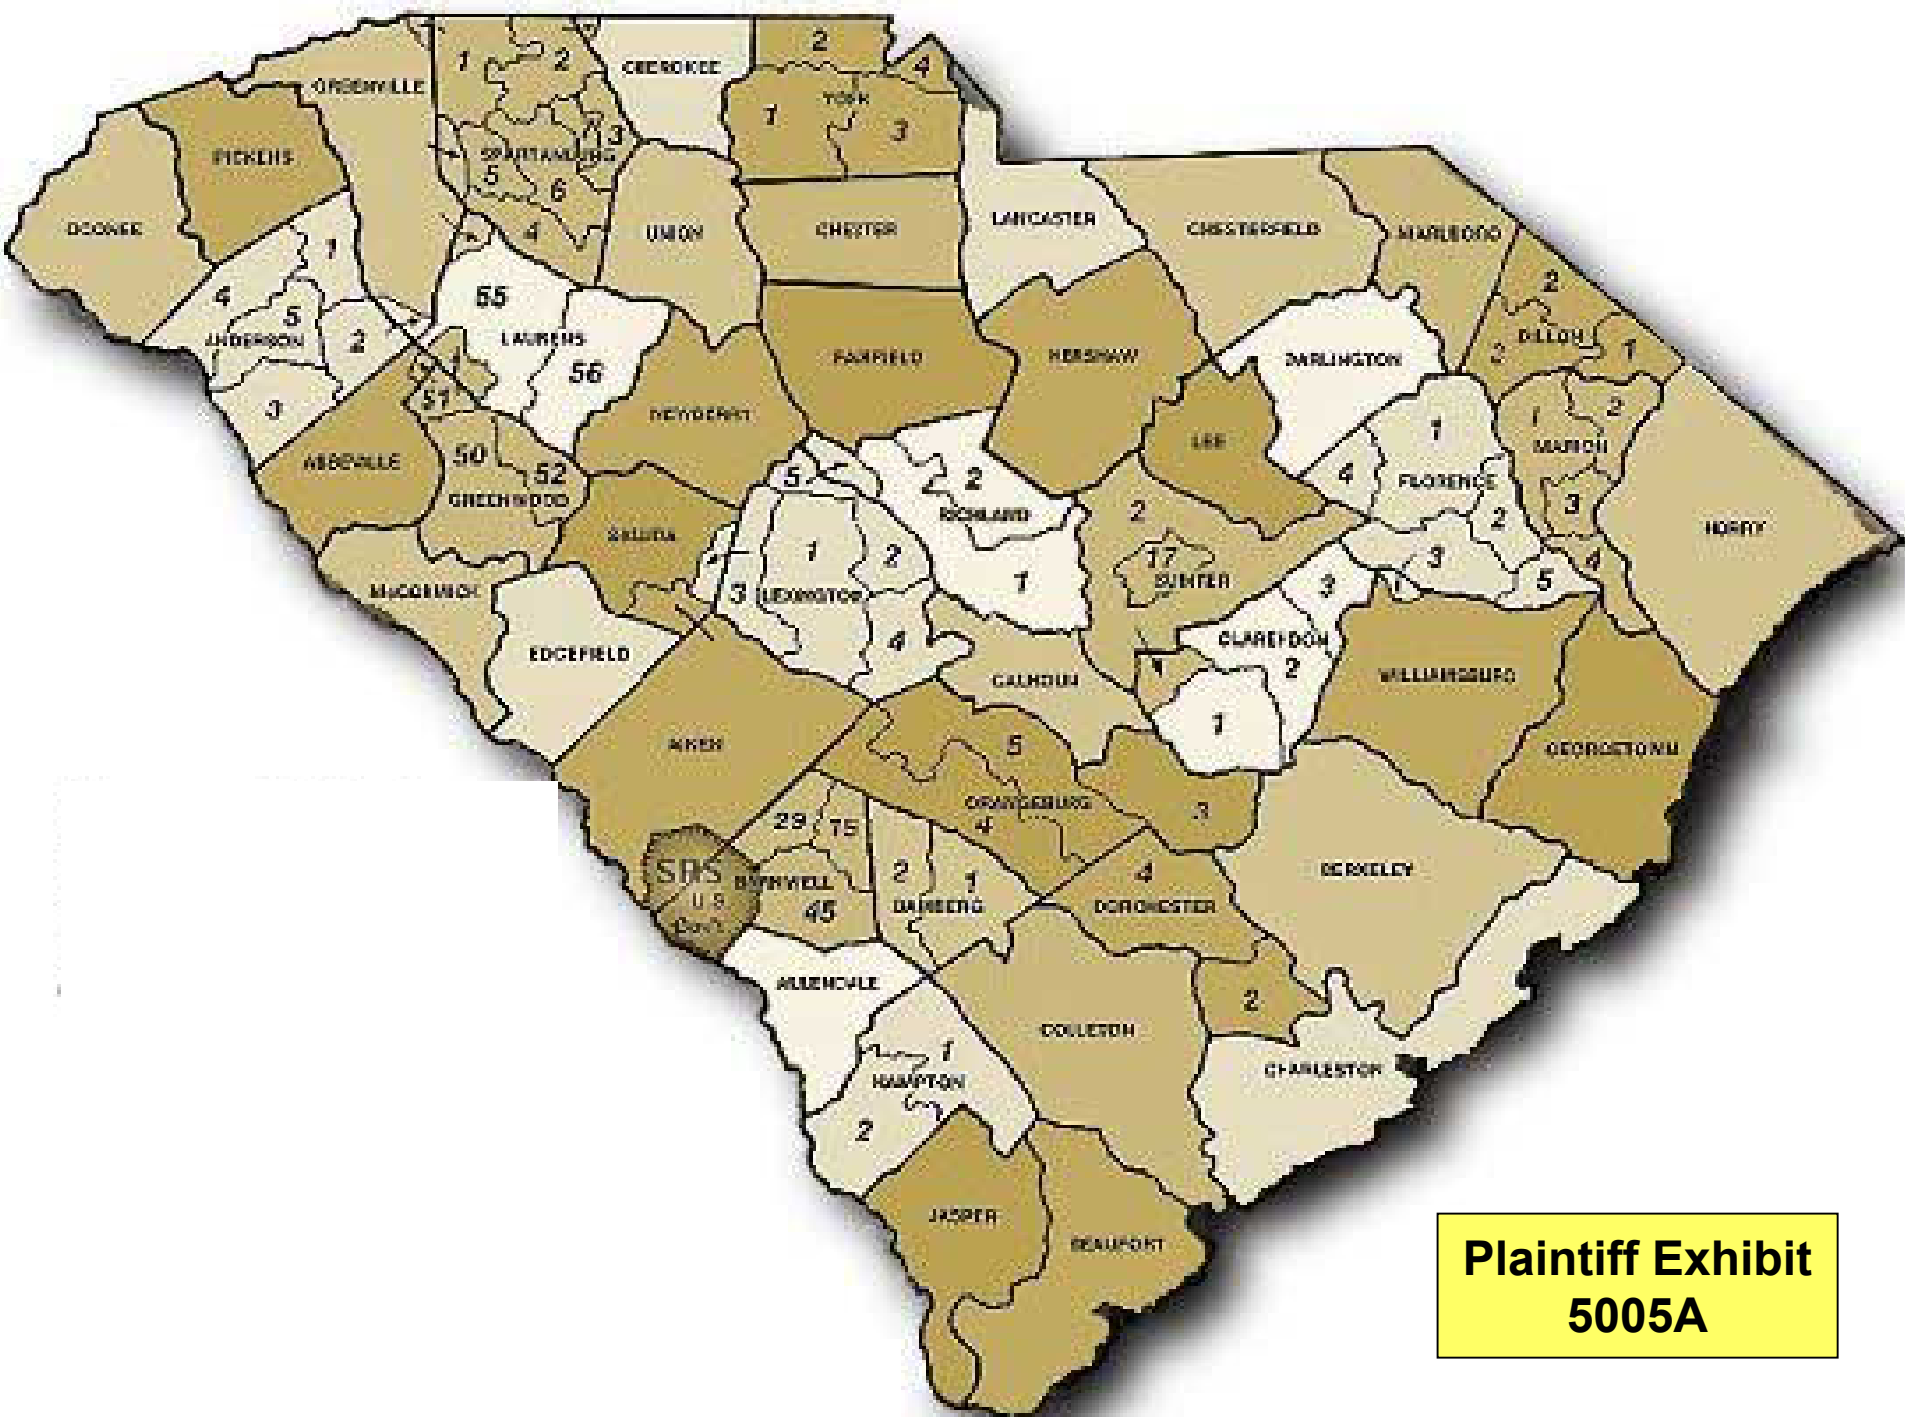

Ray Rogers

Superintendent – Dillon 2

Dillon County Profile: Ethnicity, 2000

Dillon 2 Education Profile: Student Ethnicity, 2000

**Plaintiff Exhibit
5005C**

Dillon County Education Profile: Financial

	Dillon County	State of South Carolina
2000 Average Selling Price of Homes	\$76,353	\$140,773
2000 Per Capita Income	\$17,580	\$24,000
Below Poverty	24.2%	14.1%