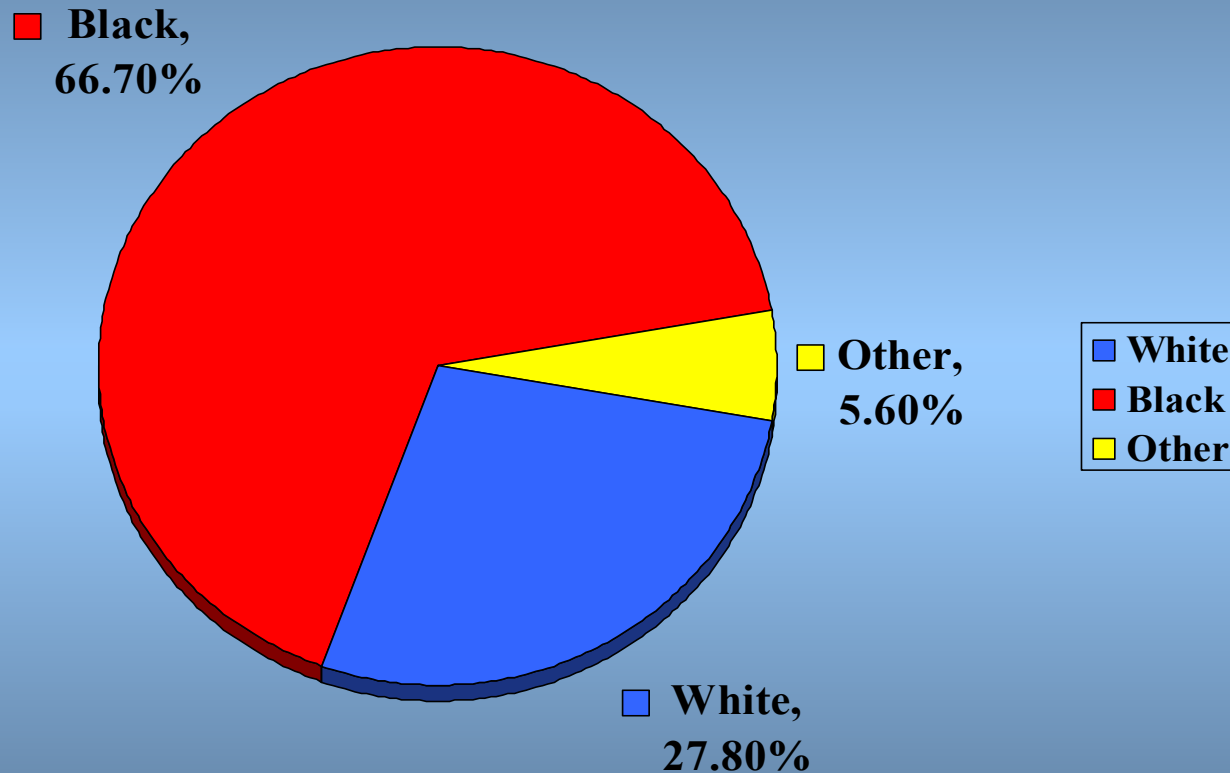

Ray Rogers

Superintendent – Dillon 2

Dillon County Profile: Ethnicity, 2000

Dillon 2 Education Profile: Student Ethnicity, 2000

**Plaintiff Exhibit
5005C**

Dillon County Education Profile: Financial

	Dillon County	State of South Carolina
2000 Average Selling Price of Homes	\$76,353	\$140,773
2000 Per Capita Income	\$17,580	\$24,000
Below Poverty	24.2%	14.1%

Dillon 2 District Profile

Dillon 2 District Profile

- AP (Advanced Placement) Exams
 - Administered = 36
 - Scoring 3 or Higher = 63.9%
- SAT
 - Average Score = 457V / 463M
 - Average Score (State) = 486V / 488M
- Graduation Rate
 - Class of 2002/2003 = 53.3%