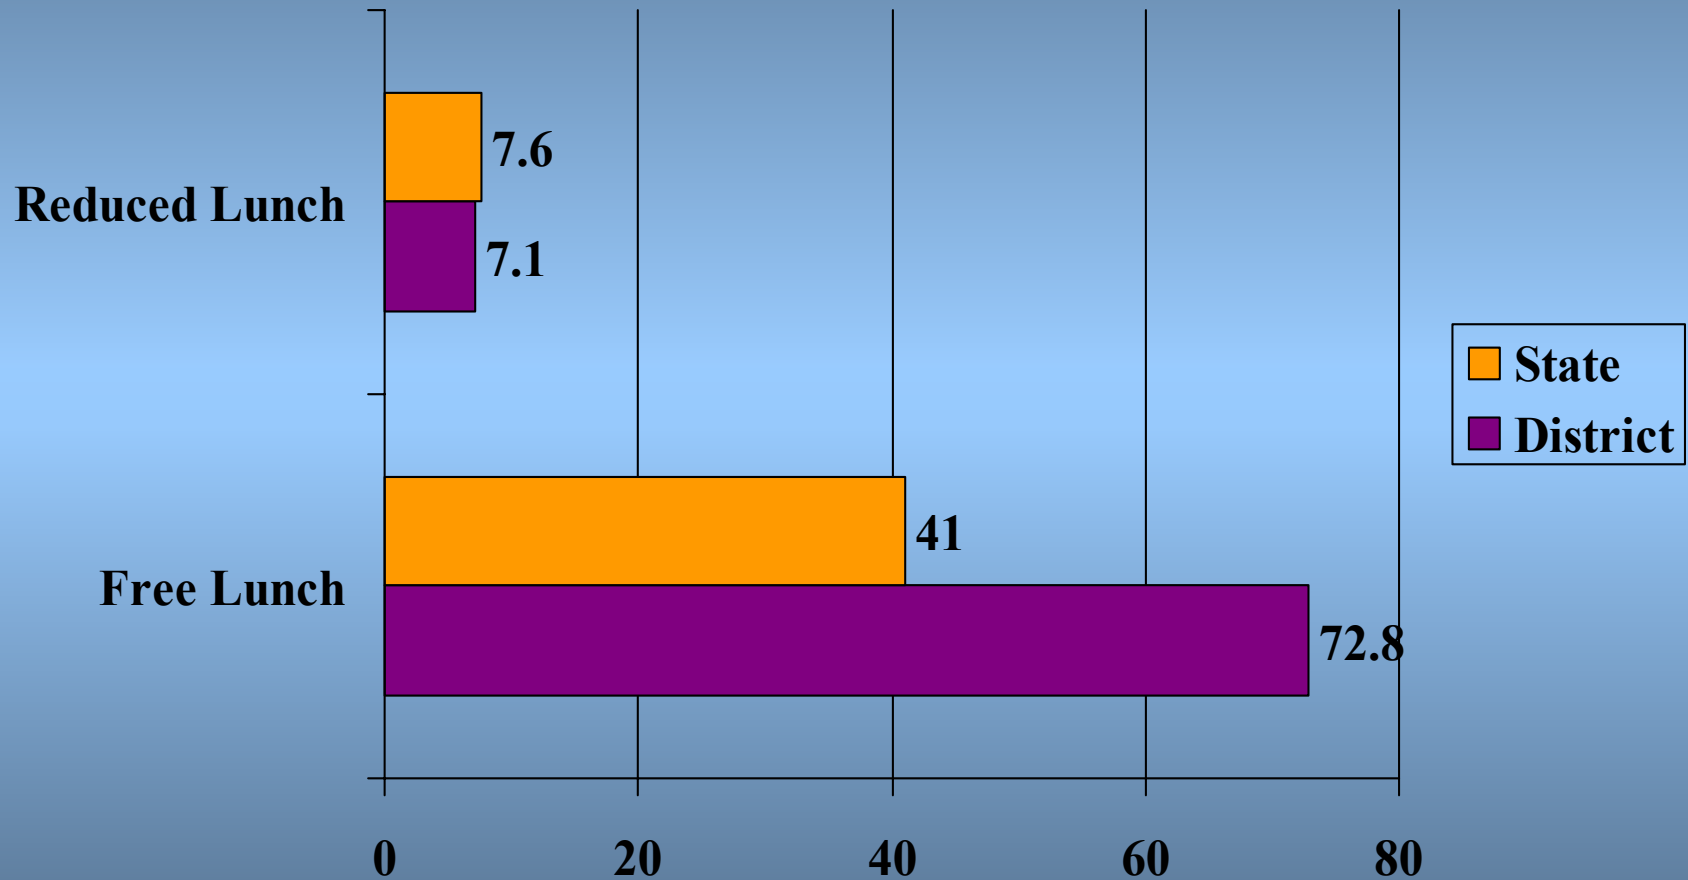

Ray Rogers

Superintendent – Dillon 2

Dillon County Profile: Ethnicity, 2000

Dillon 2 Education Profile: Student Ethnicity, 2000

**Plaintiff Exhibit
5005C**

Dillon County Education Profile: Financial

	Dillon County	State of South Carolina
2000 Average Selling Price of Homes	\$76,353	\$140,773
2000 Per Capita Income	\$17,580	\$24,000
Below Poverty	24.2%	14.1%

Dillon 2 District Profile

Dillon 2 District Profile

- AP (Advanced Placement) Exams
 - Administered = 36
 - Scoring 3 or Higher = 63.9%
- SAT
 - Average Score = 457V / 463M
 - Average Score (State) = 486V / 488M
- Graduation Rate
 - Class of 2002/2003 = 53.3%