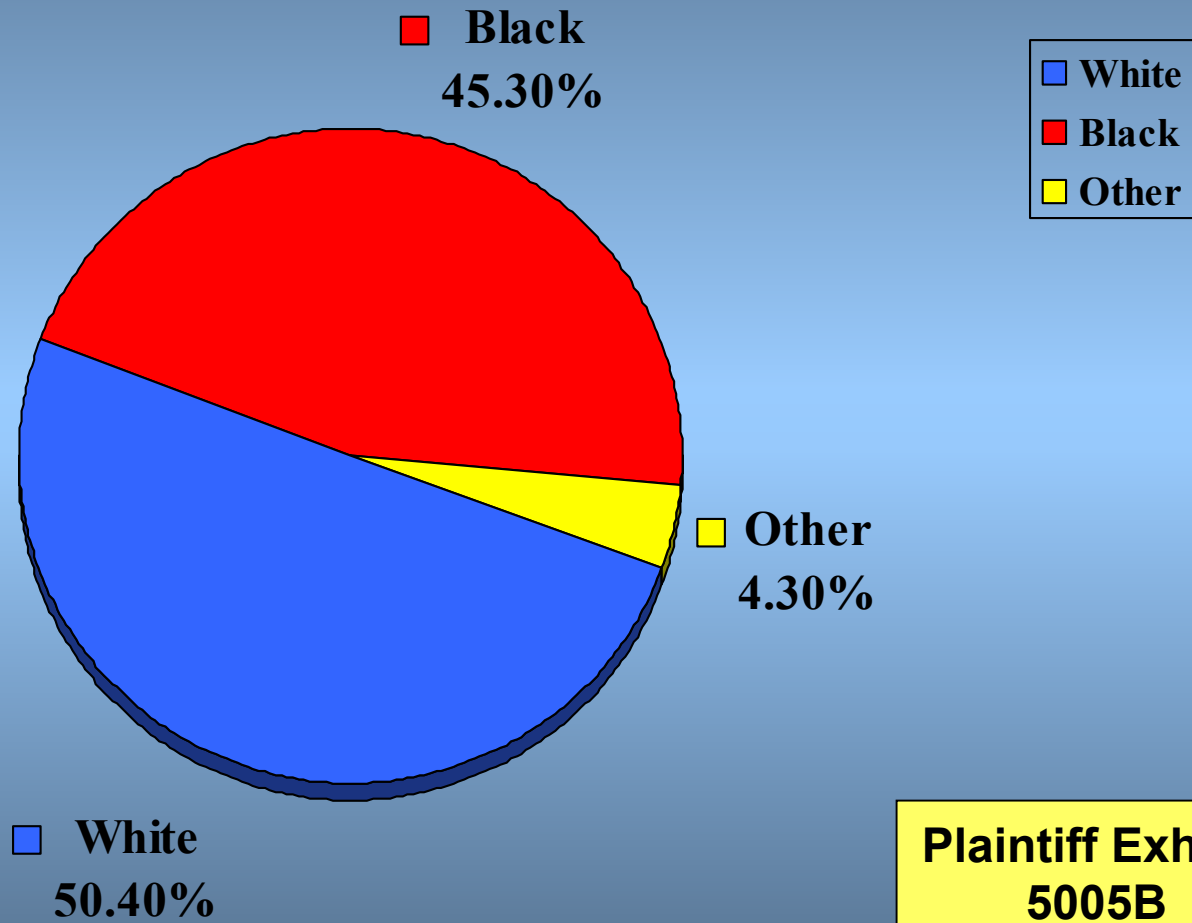

Ray Rogers

Superintendent – Dillon 2

Dillon County Profile: Ethnicity, 2000

Dillon 2 Education Profile: Student Ethnicity, 2000

**Plaintiff Exhibit
5005C**

Dillon County Education Profile: Financial

	Dillon County	State of South Carolina
2000 Average Selling Price of Homes	\$76,353	\$140,773
2000 Per Capita Income	\$17,580	\$24,000
Below Poverty	24.2%	14.1%